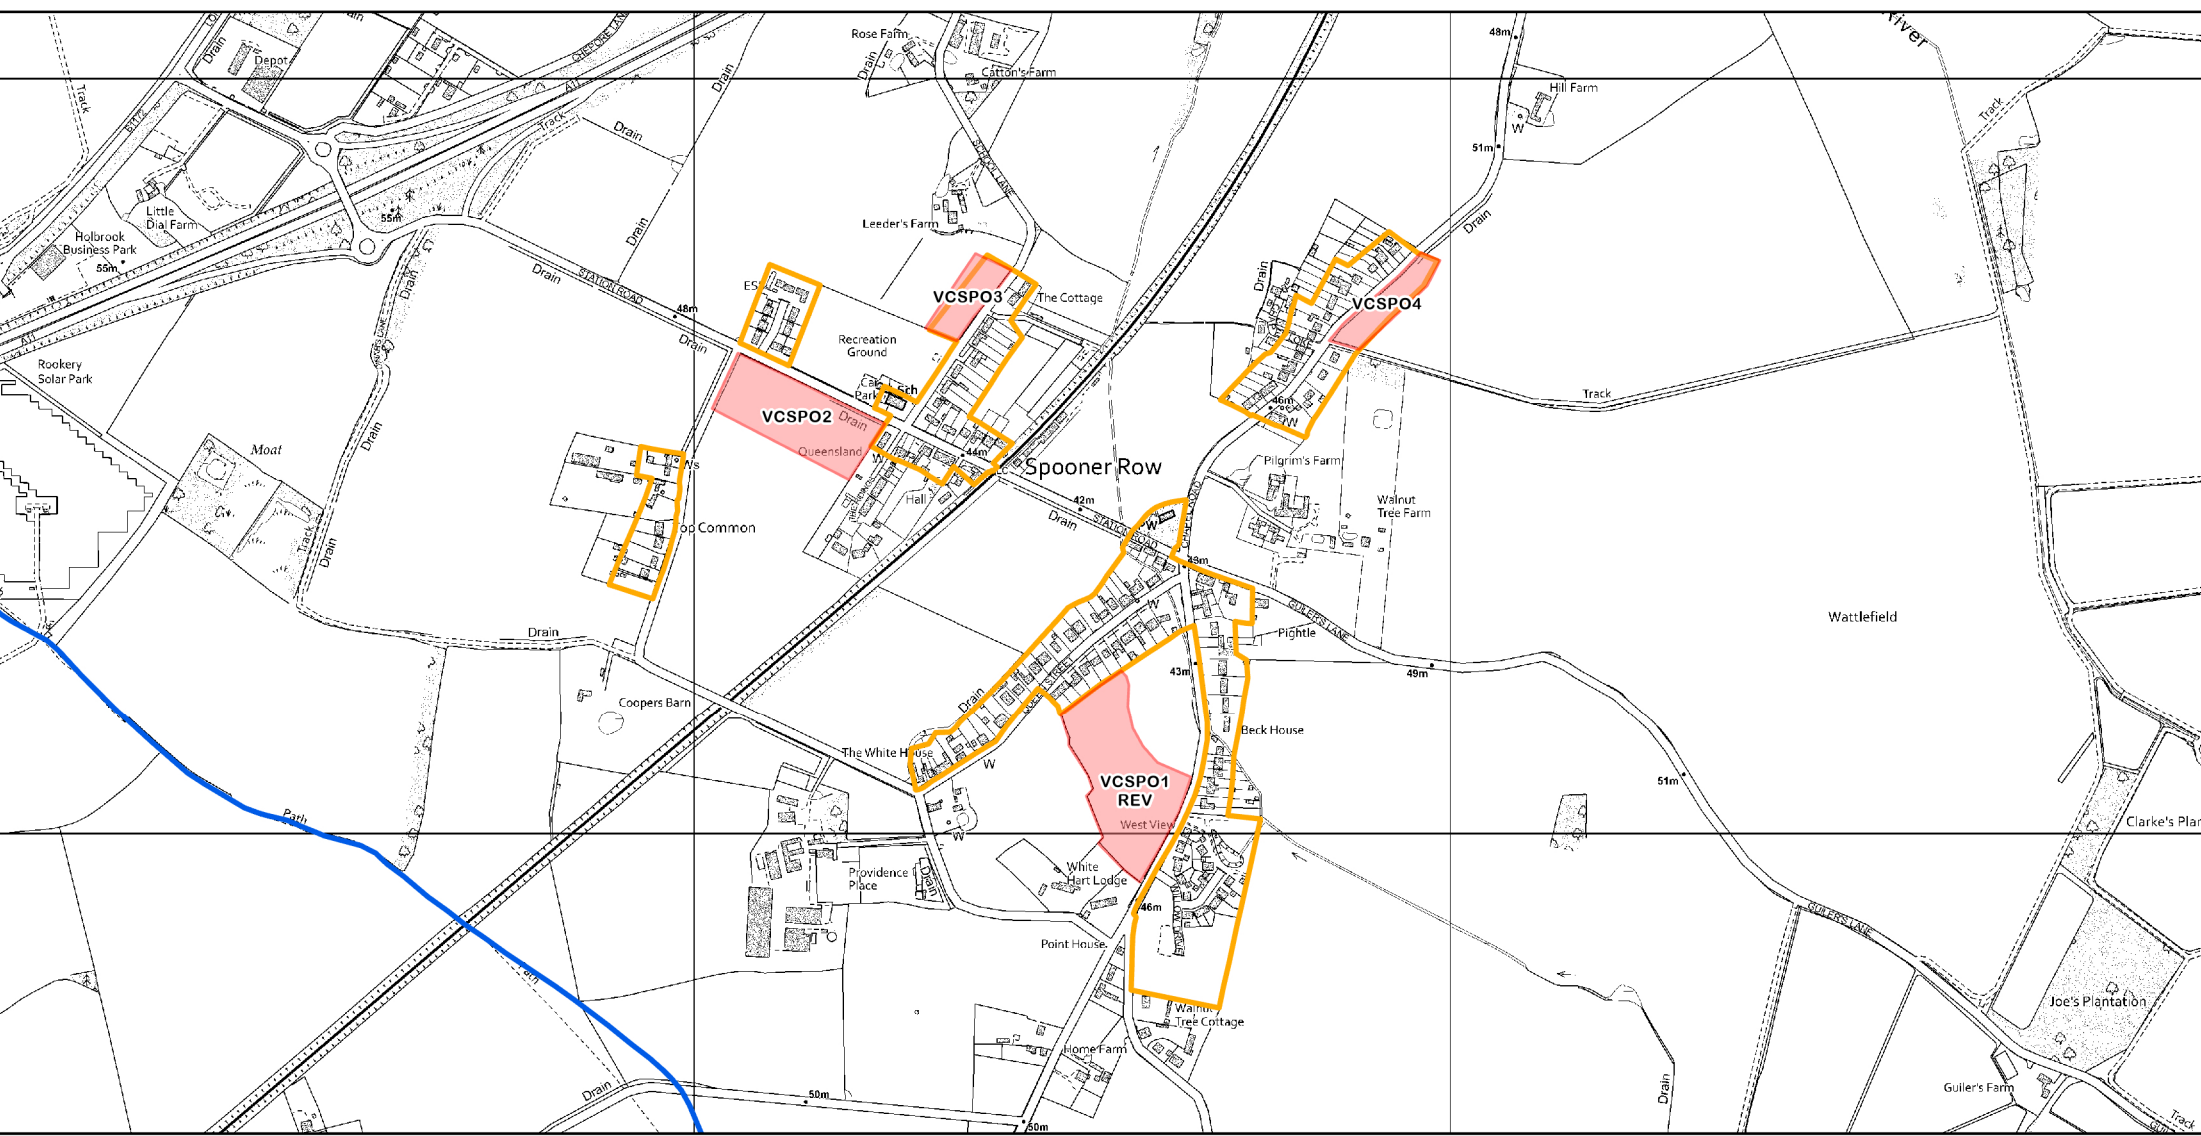

Spooner Row

- Legend**
- Allocation
 - Parish Boundary
 - Settlement Limit

Date: July 2024

Scale 1:10,000 @ A4

© Crown copyright and database right 2024.
Ordnance Survey Licence number AC0000814798.